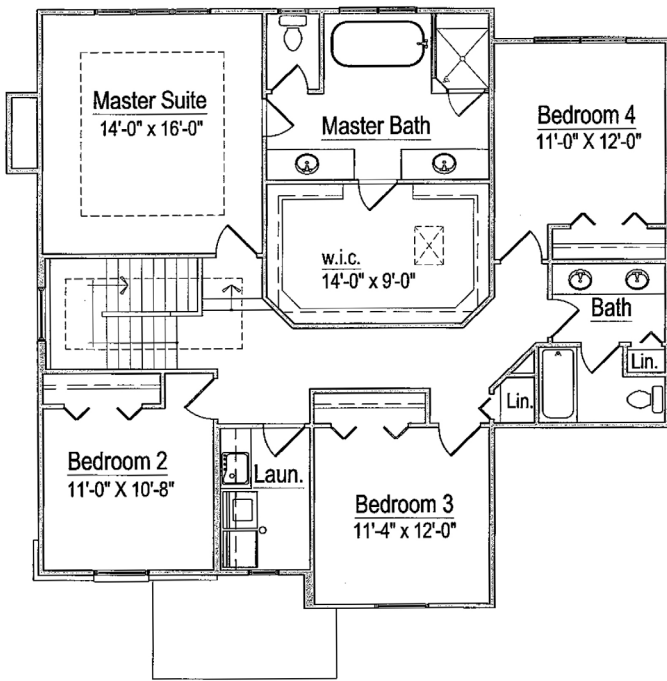

Whitney \ 2,808 sf

- 4 Bedrooms
- 2.1 Baths
- 2-Car Garage
- Studio Ceiling in Great Room
- Gourmet Kitchen with Walk-in Pantry and Island
- His/Her Master Bath Suite

VENTUREBUILDINGCO.COM 586.292.4542

Second Floor

First Floor