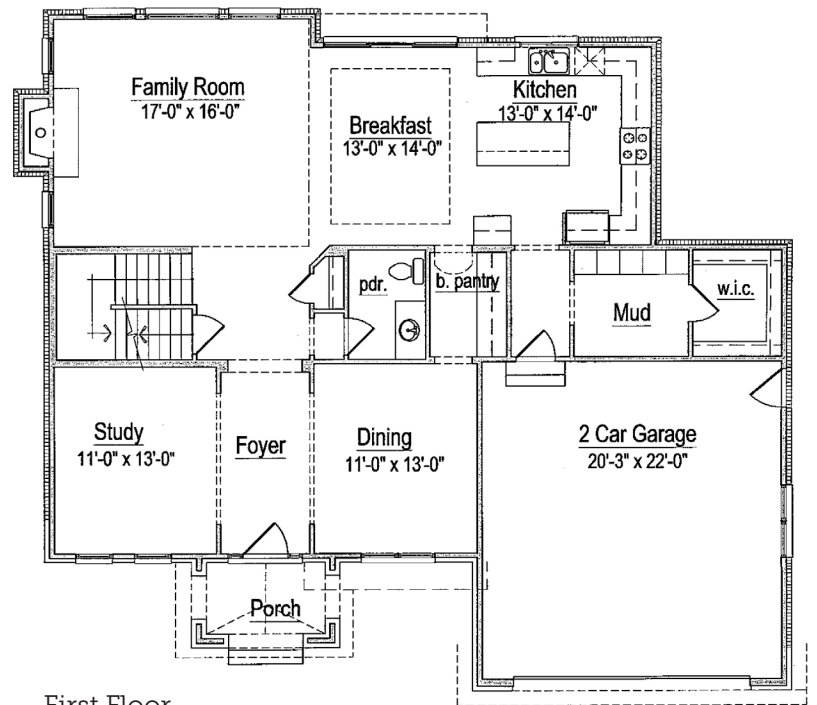

Whitney \ 2,808 sf

- 4 Bedrooms
- 2.1 Baths
- 2-Car Garage
- Studio Ceiling in Great Room
- Gourmet Kitchen with Walk-in Pantry and Island
- His/Her Master Bath Suite

VENTUREBUILDINGCO.COM 586.292.4542

Second Floor

First Floor