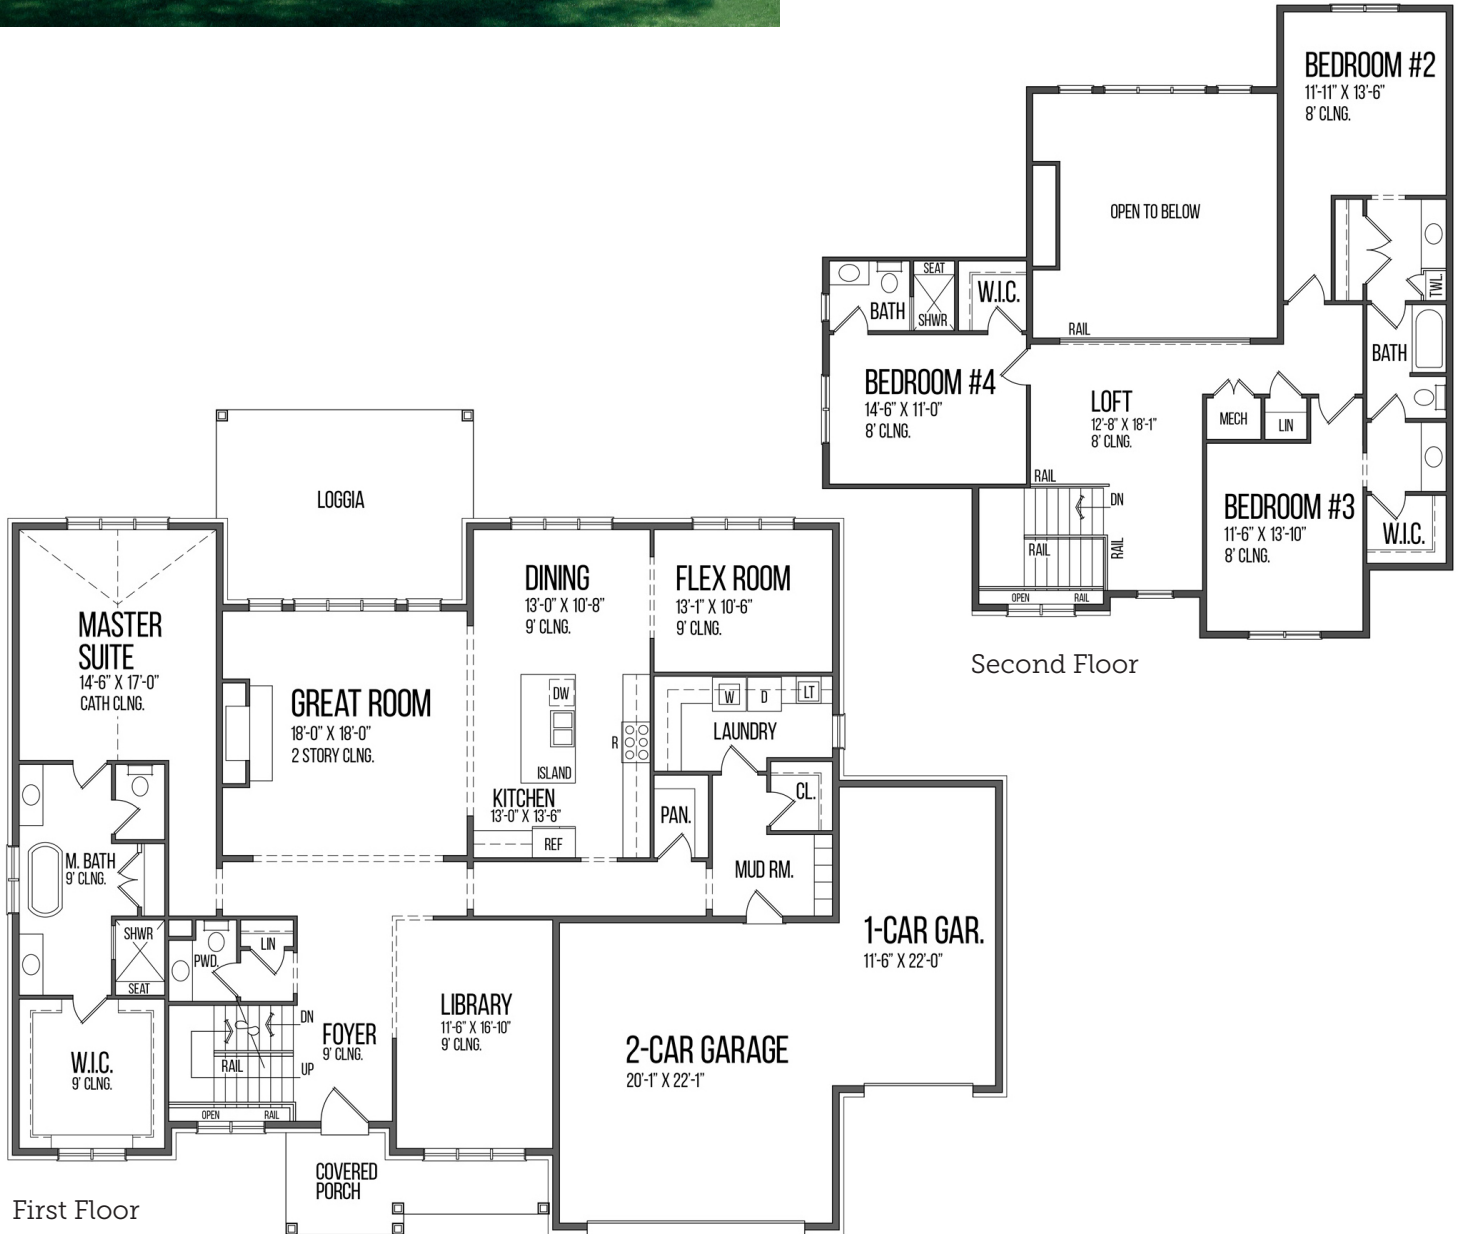

# Kennedy \ 3,556 sf

- 4 Bedrooms
- 3.1 Baths
- 3-Car Garage
- Gourmet Kitchen with Island
- Covered Porch
- His/Her Master Bath Suite

VENTUREBUILDINGCO.COM 586.292.4542

*In order to meet homebuyer's expectations, we reserve the right to modify features, price, specifications and/or to change or discontinue models without notice or obligation. Artist's drawings of the elevation and floor plan are not an exact representation or drawn to scale. Floor plan dimensions are approximate. Specific details such as doors, windows, walls and other features depicted herein may vary depending on elevation style and options selected. ©2021 Venture Building Company*