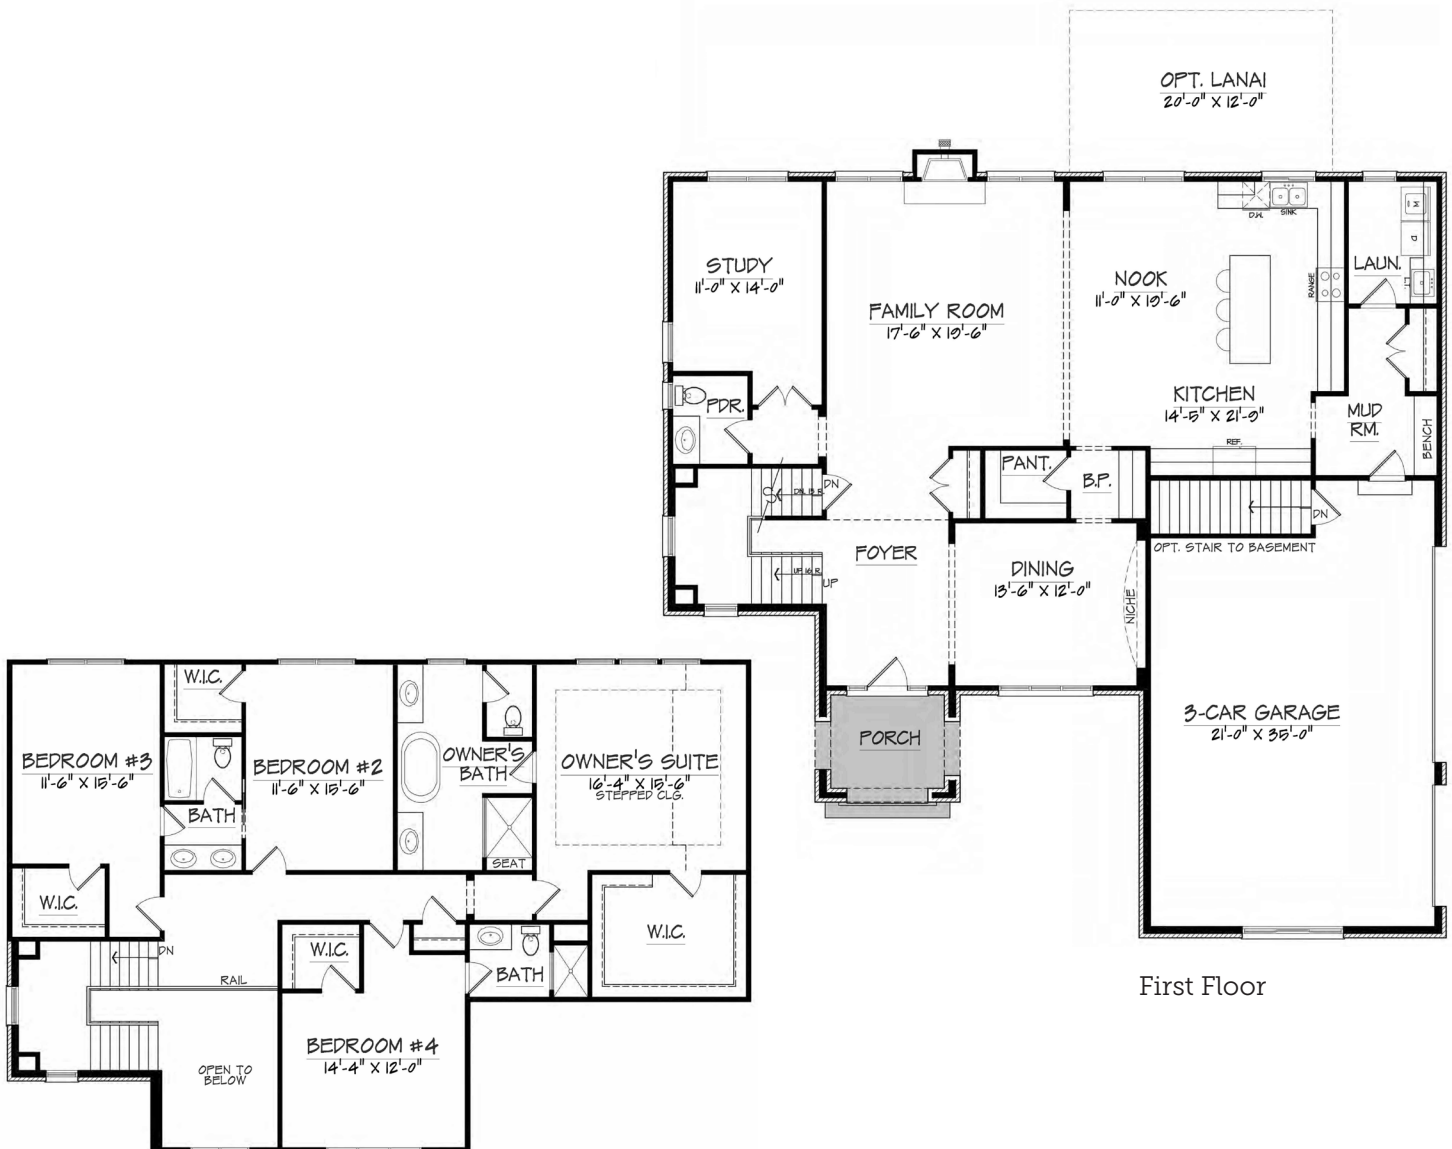

Duke \ 3,482 sf

- 4 Bedrooms
- 3.1 Baths
- 3-Car Garage
- Gourmet Kitchen with Island Bar & Walk In Pantry
- His/Her Owner's Bath Suite
- Lofted Foyer
- Covered Porch

VENTUREBUILDINGCO.COM 586.292.4542

Second Floor

First Floor